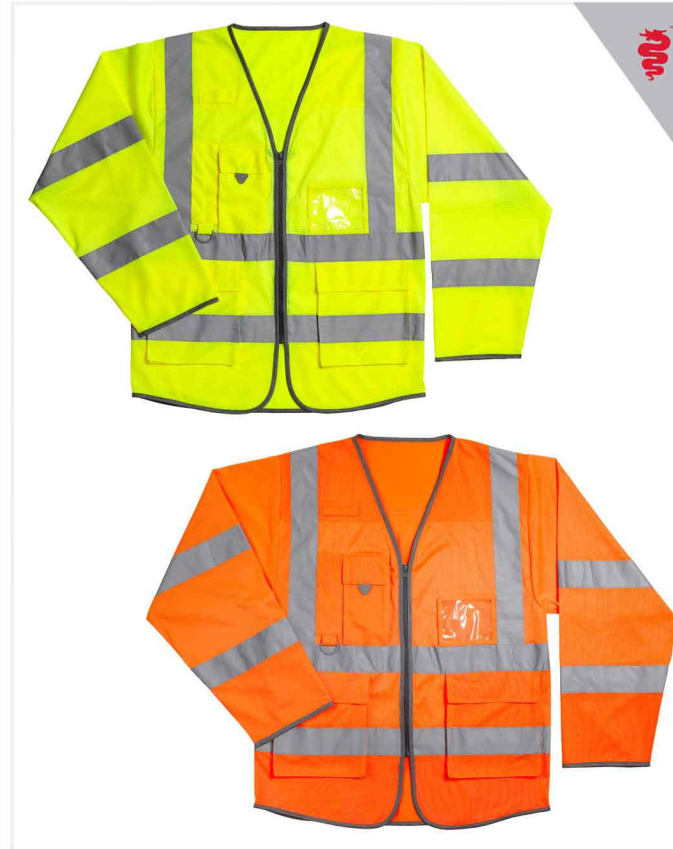

PRODUCT DATASHEET

SIZE RANGE

- S-6XL

PACKAGING

- 1 pc per polybag
- 50 pcs per carton

COLOUR RANGE

- Yellow, Orange

PRODUCT DESCRIPTION

- 100% polyester and 100% polyester mesh fabric
- Grey piping
- Grey zip fastening
- ID pocket
- Mobile pocket with velcro fastening flap and grey rubber tab
- 2 front bellowed storage pockets
- Double pen pocket with grey d-ring
- Radio loop

Hi Vis Long Sleeve Executive Mesh Waistcoat

✓ CODE: DWHV50SY/DWHV50SO

CE UK CA CAT. II

TECHNICAL DETAILS

The user must select the appropriate garment for the task in hand.

PERFORMANCE

- EN ISO 20471
- Class: 3
- RIS-3279-TOM (Orange garments only)
- Max. 25x Wash Cycles