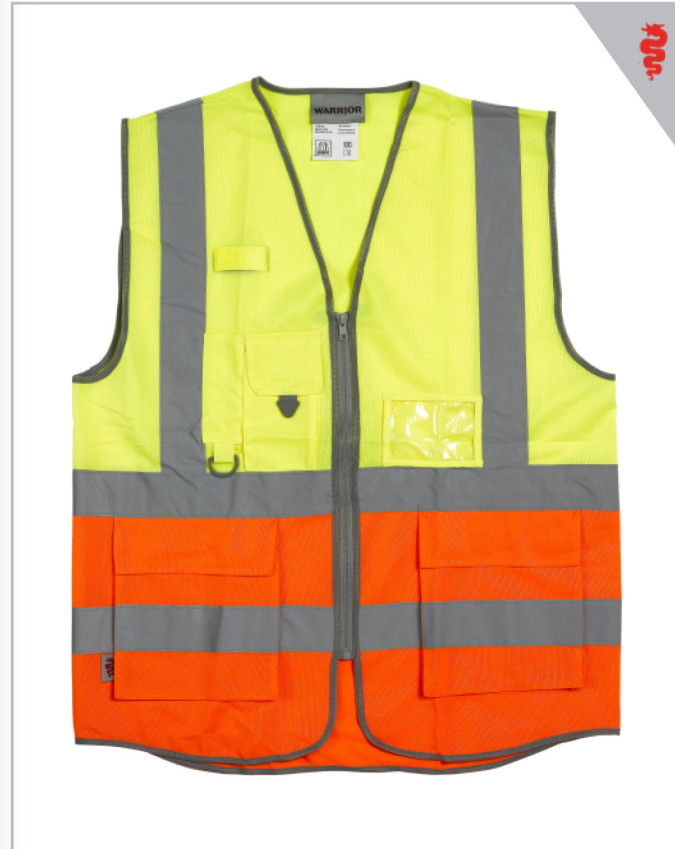

PRODUCT DATASHEET

SIZE RANGE

- S-6XL

PACKAGING

- 1 pc per polybag
- Inner polybag (100% Recycled Polyethylene)
- 50pcs per carton

COLOUR RANGE

- Yellow-Orange

PRODUCT DESCRIPTION

- 100% polyester fabric
- Grey piping
- Grey zip fastening
- ID pocket
- Mobile pocket with velcro fastening flap and grey rubber tab
- 2 front bellowed storage pockets
- Double pen pocket with grey d-ring
- Radio loop

Hi Vis Executive Waistcoat

✓ CODE: DWHV28YO

CE UK CA ⓘ CAT.II

TECHNICAL DETAILS

The user must select the appropriate garment for the task in hand

PERFORMANCE

- EN ISO 20471
- Class: 2
- Max. 25x Wash Cycles

Please Note:

Front Length:

S - 80cm / M - 77cm / L to 6XL - 75cm

Back Length:

S - 82cm / M - 79cm / L to 6XL - 77cm