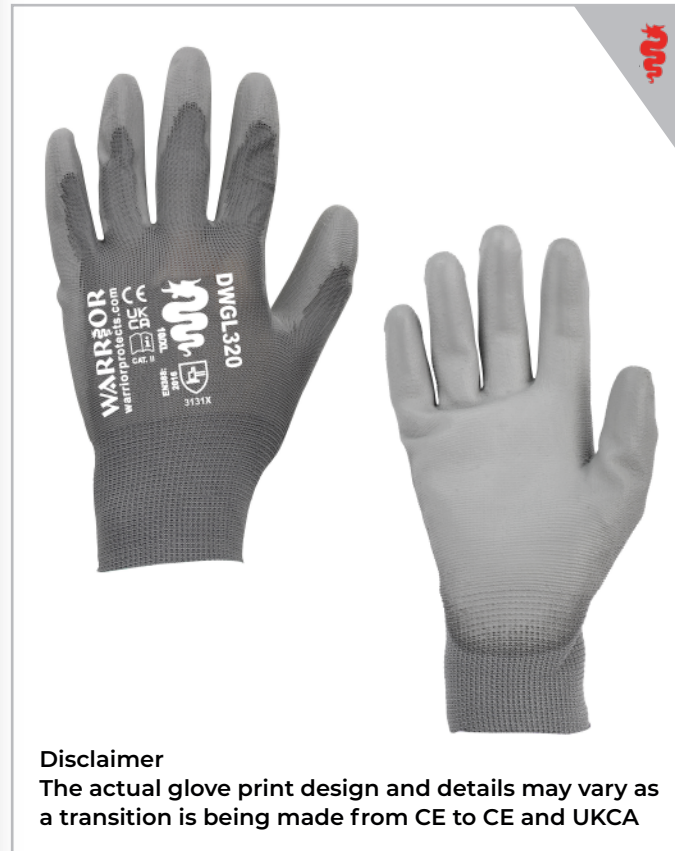

PRODUCT DATASHEET

SIZE RANGE

■ 6-11

PACKAGING

- 12 pairs per pack
- 20 packs of 12 pairs per carton
- 240 pairs per carton

COLOUR RANGE

■ Grey

PRODUCT DESCRIPTION

- 13G greypolyester liner
- Grey PU palm dip coating

Grey PU Gloves

Disclaimer

The actual glove print design and details may vary as a transition is being made from CE to CE and UKCA

✓ CODE: DWGL320

CE UKCA  CAT.II